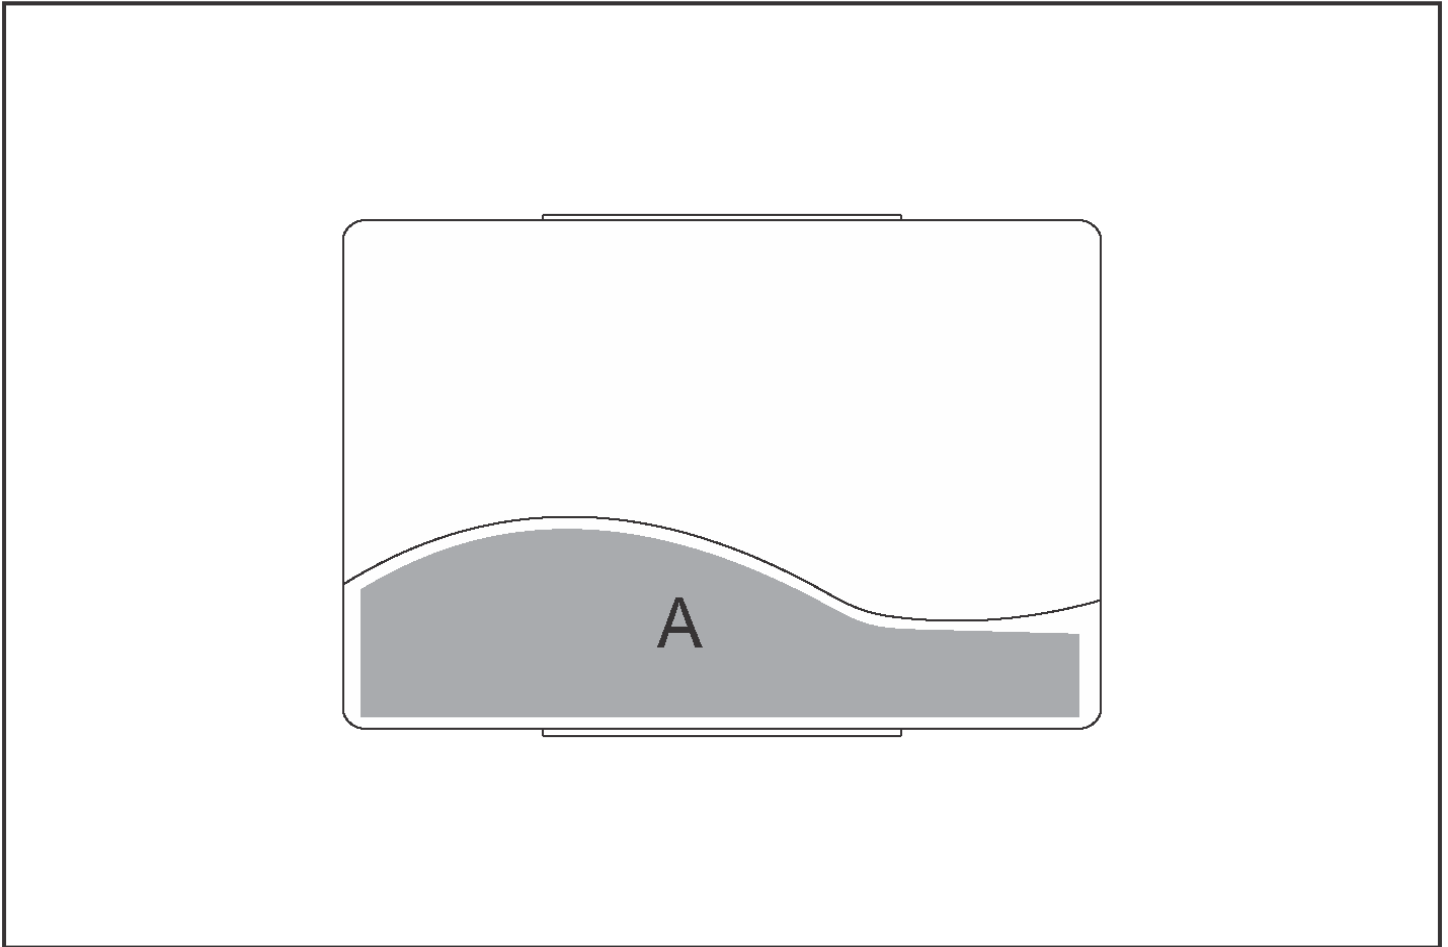

GIFT-9452

Altitude Rockefeller Business Card Holder

Need to know:

- Includes 1-Position Laser Engrave (setup fee applies)

- **Laser Colour:** Brown

Branding Options:

Position	Branding Method (Branding Code)	No. of Colours	Dimension
A	Laser Engraving (LB)	N/A	90mm wide x 22mm high